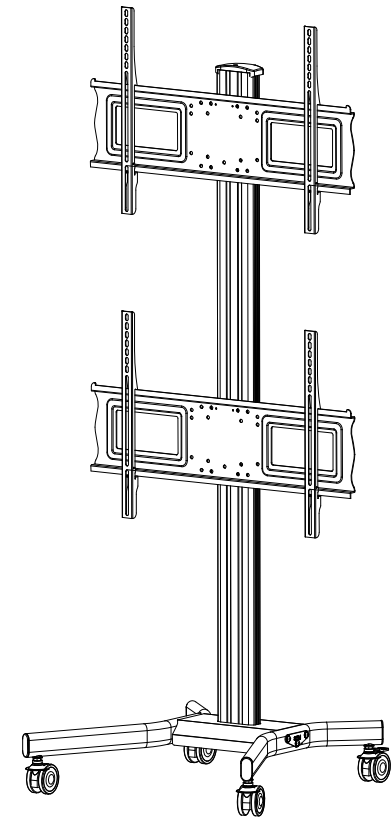

up
down

The information in this drawing is the sole property of Wize AV. Any reproduction in part or as a whole without the written permission of Wize AV is prohibited.

www.wize-av.com | info@wize-av.com

TITLE:		Wize Pro MH63D
SIZE	DWG.NO.	MH63D
B		