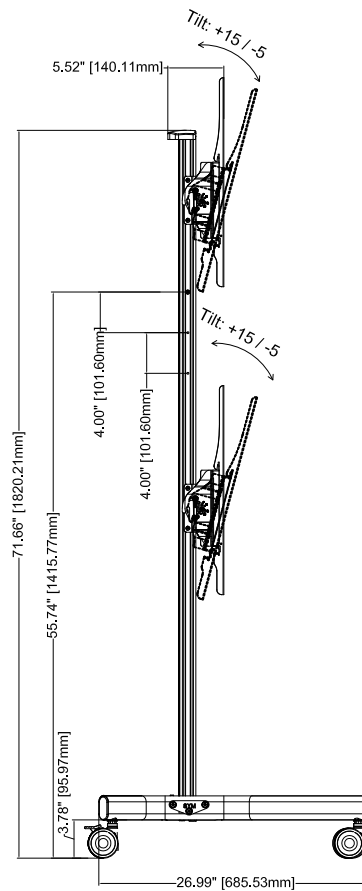

The information in this drawing is the sole property of Wize AV. Any reproduction in part or as a whole without the written permission of Wize AV is prohibited.

www.wize-av.com | info@wize-av.com

TITLE:		Wize Pro MH63D
SIZE	DWG.NO.	MH63D
B