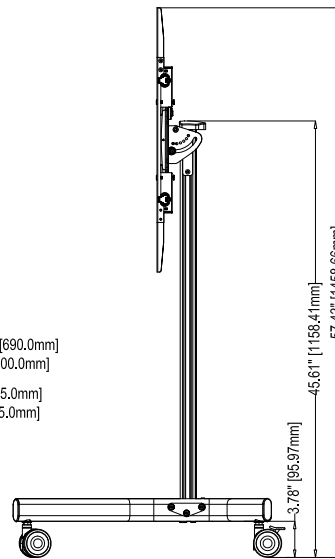

MAX: 27.165\" [690.0mm]  
 MIN: 11.8\" [300.0mm]  
 MAX: 30.5\" [775.0mm]  
 MIN: 19.1\" [485.0mm]

The information in this drawing is the sole property of Wize AV. Any reproduction in part or as a whole without the written permission of Wize AV is prohibited.

[www.wize-av.com](http://www.wize-av.com) | [info@wize-av.com](mailto:info@wize-av.com)

TITLE:		Wize Pro MK65
SIZE B	DWG.NO.	MK65