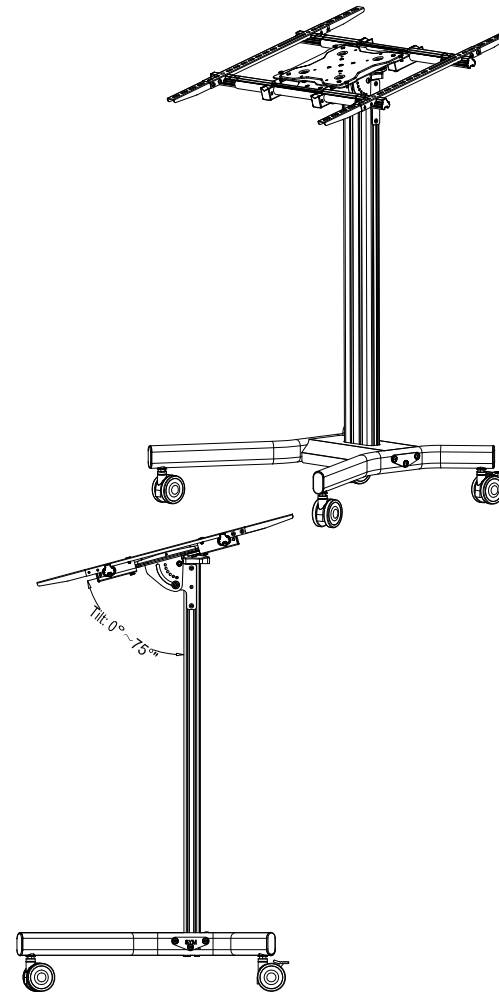

MAX: 27.165\" [690.0mm]  
 MIN: 11.8\" [300.0mm]  
 MAX: 30.5\" [775.0mm]  
 MIN: 19.1\" [485.0mm]

The information in this drawing is the sole property of Wize AV. Any reproduction in part or as a whole without the written permission of Wize AV is prohibited.

[www.wize-av.com](http://www.wize-av.com) | [info@wize-av.com](mailto:info@wize-av.com)

TITLE:		Wize Pro MK65
SIZE B	DWG.NO.	MK65